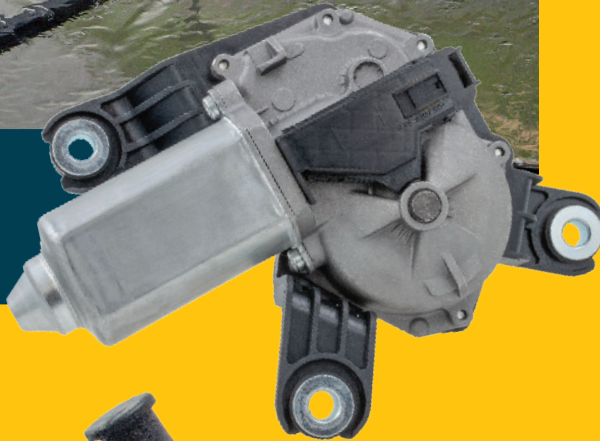

WIPER MOTORS & LINKAGES

Engineered for precision.

VXPRO Wiper Motors and Linkages are built to deliver reliable, consistent wiping performance for a clear view in all driving conditions.

Whether supplied as individual wiper motors, linkages, or complete motor-and-linkage assemblies, each unit is engineered to OE standards for durability, smooth operation, and long service life.

With robust construction and precision-fit design, VXPRO ensures quick, confident repairs that restore safety and driver comfort.

Like all VXPRO products, they are backed by a 5-year warranty and supported by TechASSIST — giving independent workshops confidence in every repair.