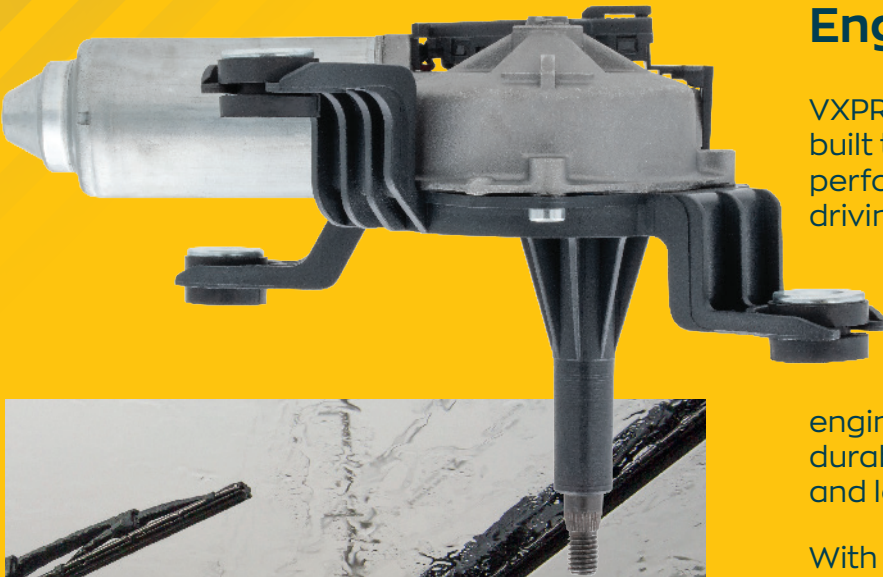

WIPER MOTORS & LINKAGES

Engineered for precision.

VXPRO Wiper Motors and Linkages are built to deliver reliable, consistent wiping performance for a clear view in all driving conditions.

Whether supplied as individual wiper motors, linkages, or complete motor-and-linkage assemblies, each unit is engineered to OE standards for durability, smooth operation, and long service life.

With robust construction and precision-fit design, VXPRO ensures quick, confident repairs that restore safety and driver comfort.

Like all VXPRO products, they are backed by a 5-year warranty and supported by TechASSIST — giving independent workshops confidence in every repair.